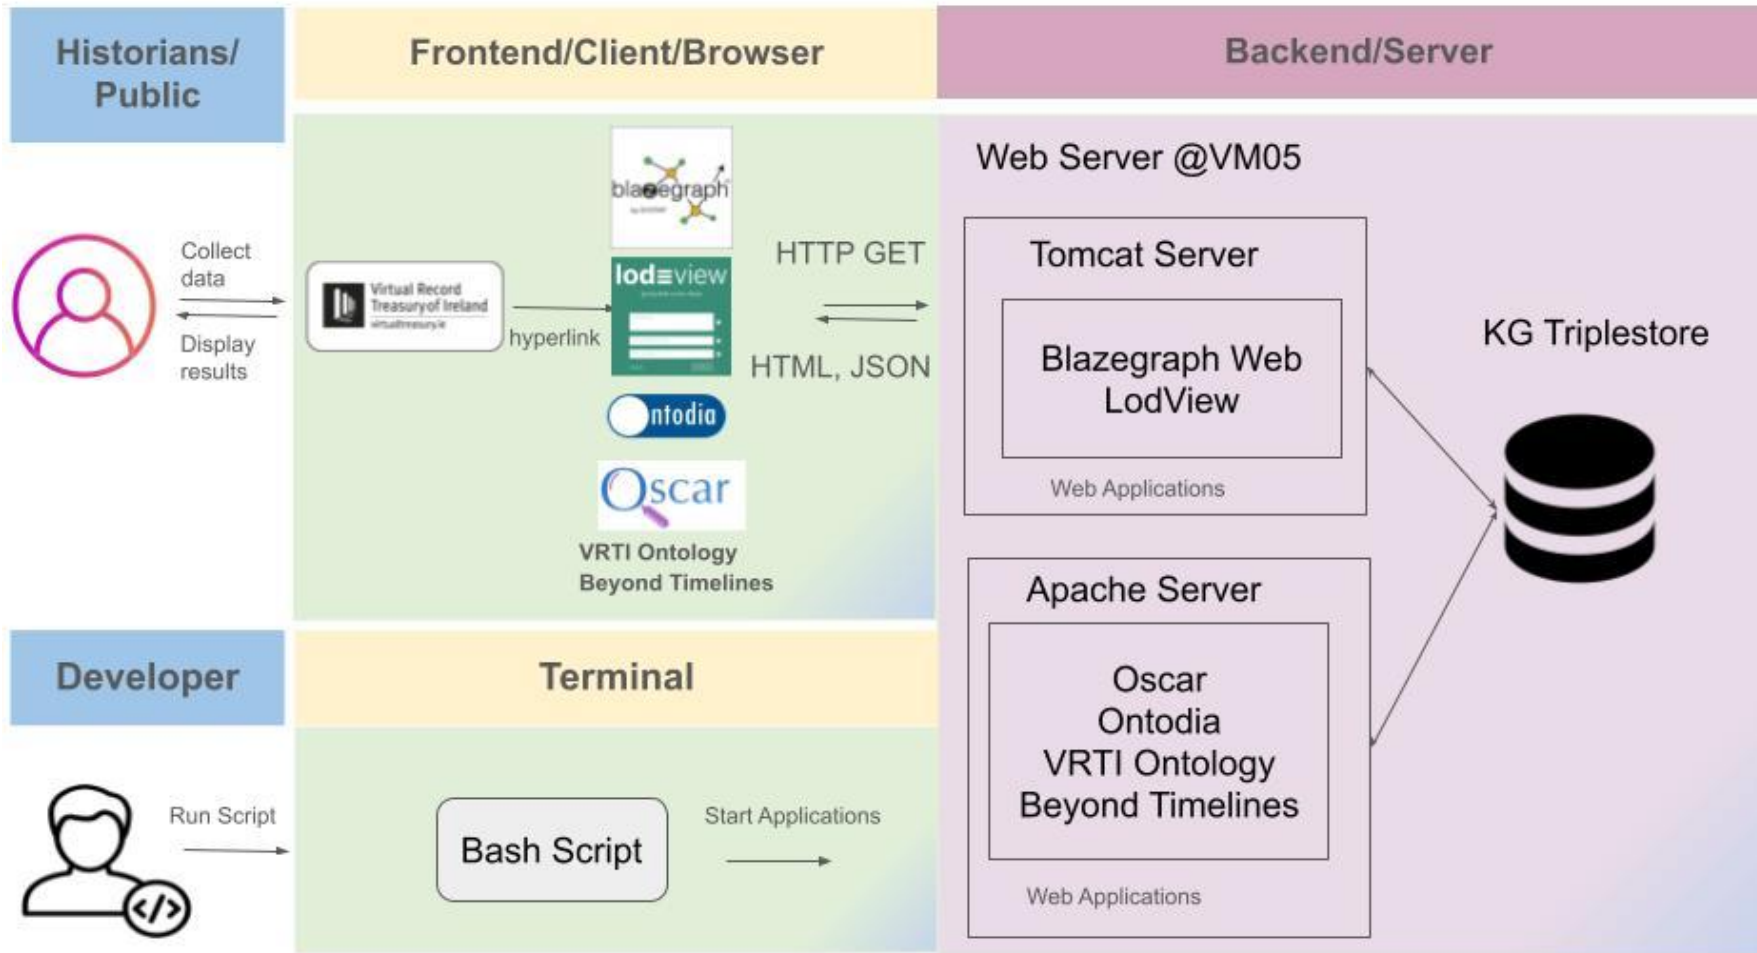

Production Server Diagram