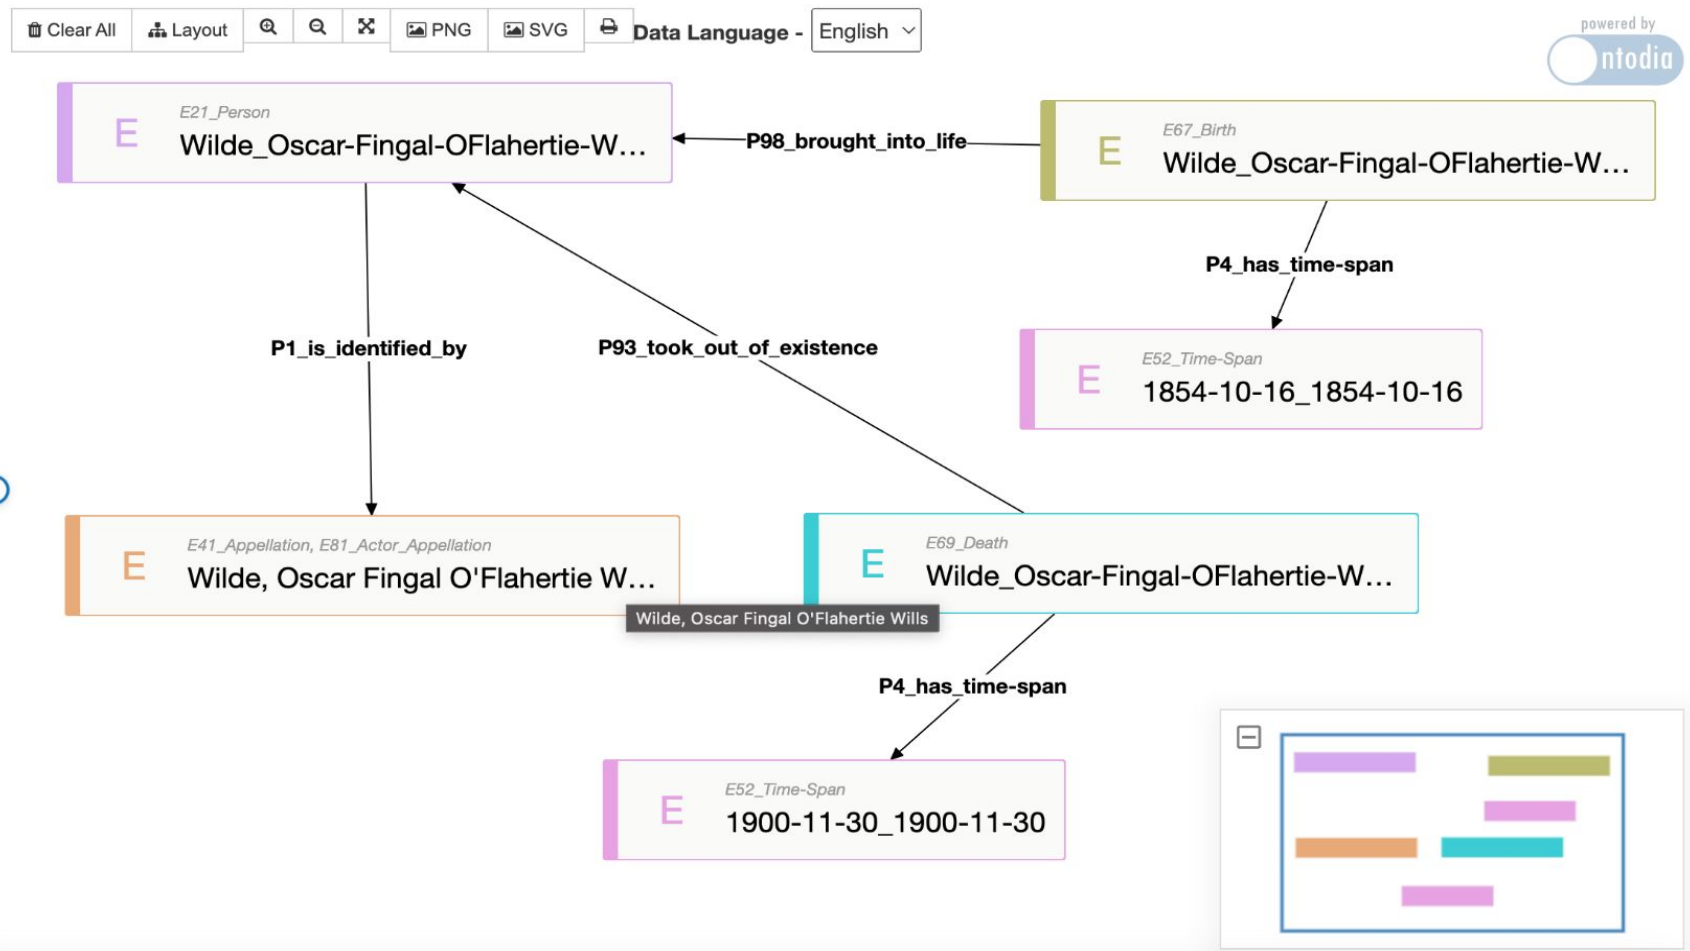

- Allows to navigate the VRTI-KG data

# Ontodia Tool

Classes

Search for...

- Marriage
- MedievalKingdom
- Merge
- Modern county
- ModernBarony
- ModernTownland
- Name
- Name variant
- Occupation
- ODNB

Instances

Has type: Name

wilde

- Wilde, Oscar Fingal O'Flahertie Wills
- Wilde, William Charles Kingsbury
- Wilde, Jane Francesca Agnes
- Wilde, Dorothy Ierne
- Wilde, William Robert Wills