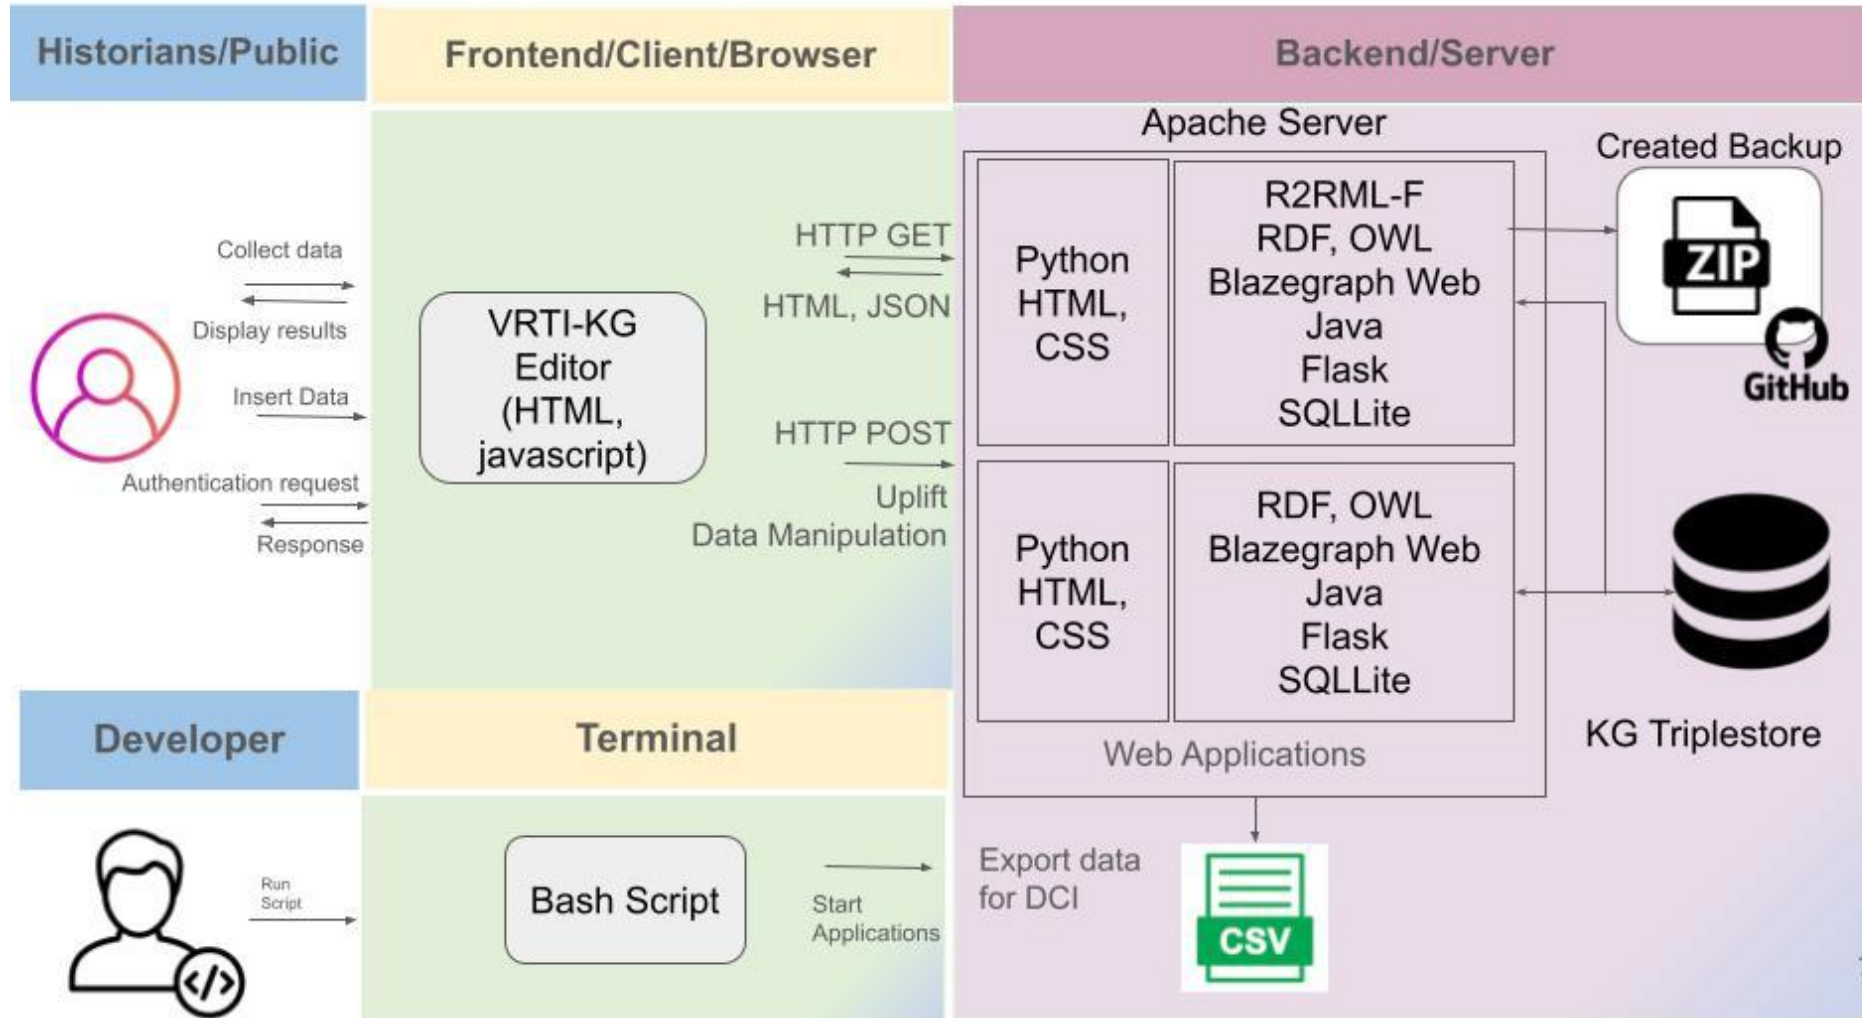

- Semantic Web technologies have been employed to address the project's requirements which include:
  - a structured data format to interconnect related entities based on time periods and entity types;
  - data lineage so that the origins of data may be tracked;
  - data presentation in an engaging manner to the general public;
  - offering historians a user interface for finding, updating, editing and publishing KG data.

# VRTI-KG Technical Architecture

**Engaging Content**  
Engaging People

# Production Server Diagram

# Development Server Diagram